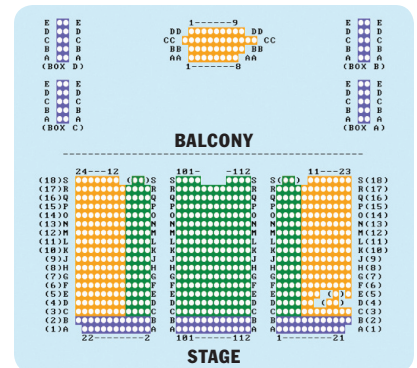

Send check to Lyric Stage, 3333 N. MacArthur Blvd., Irving, TX 75062 or call the Box Office at 972-252-2787. Visit LyricStage.org for additional information.